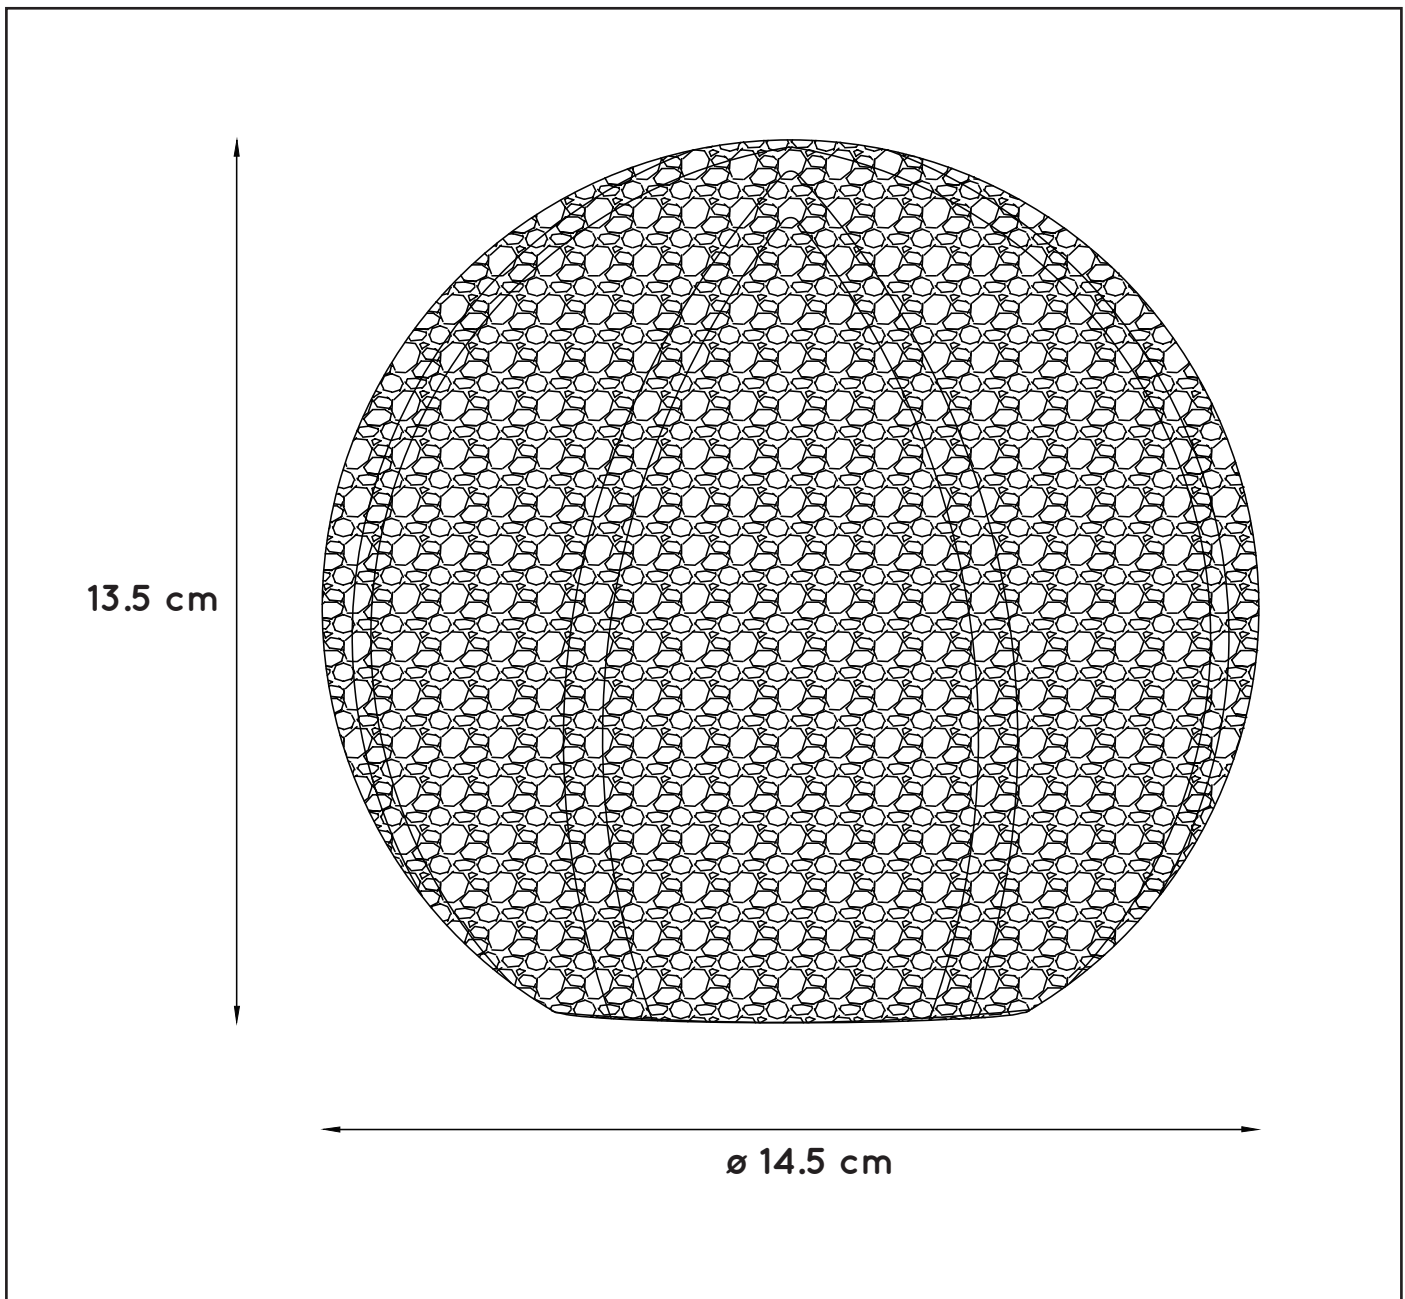

LUCIDE

TECHNICAL DRAWING & DIMENSIONS

PAOLO

Item number : 46501/01/14
EAN code: 5411212460455

For more specifications, dimensions please visit
www.lucide.com